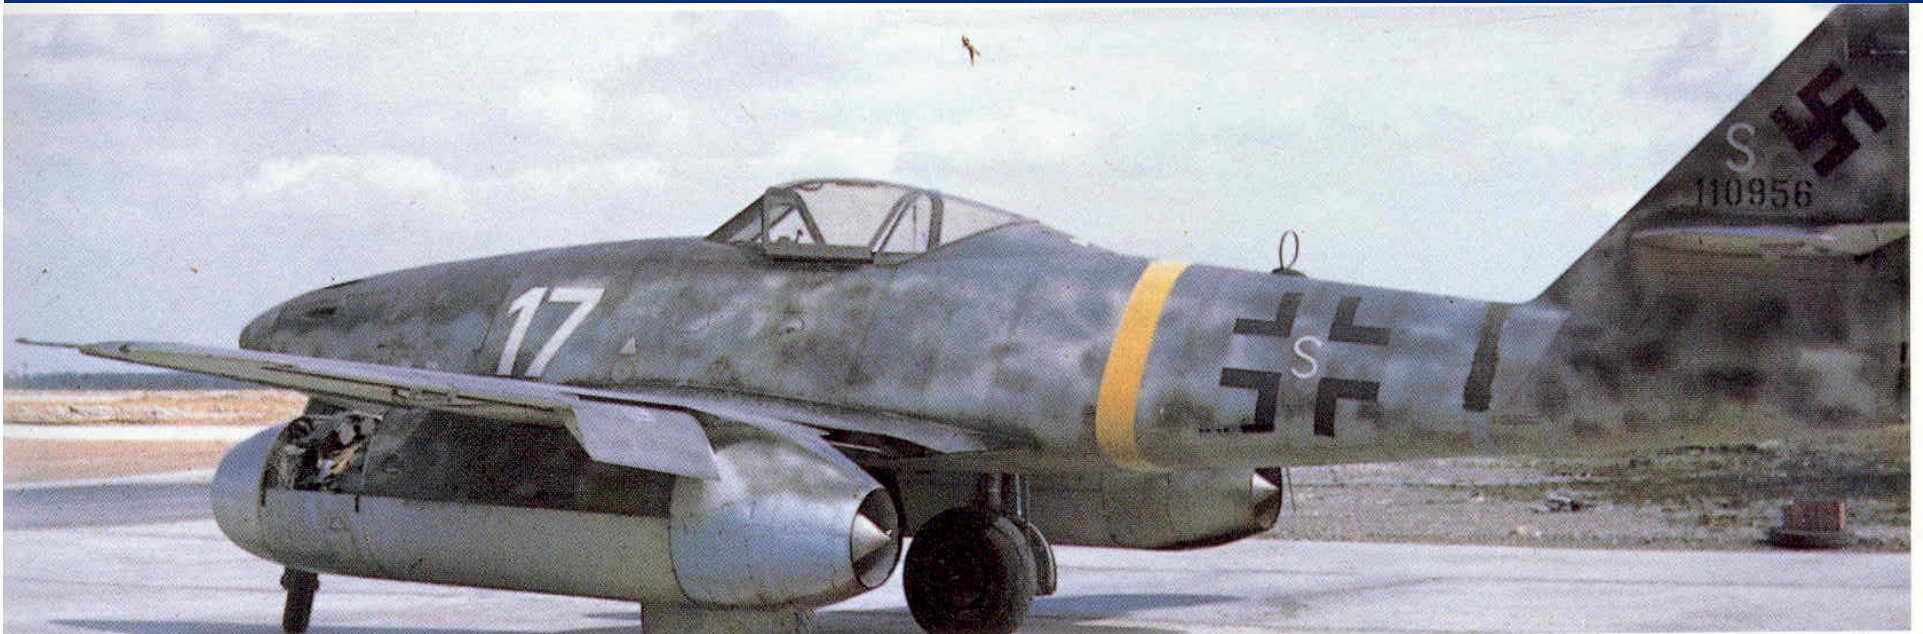

German Messerschmitt Me 262

1st Operational Jet Airplane