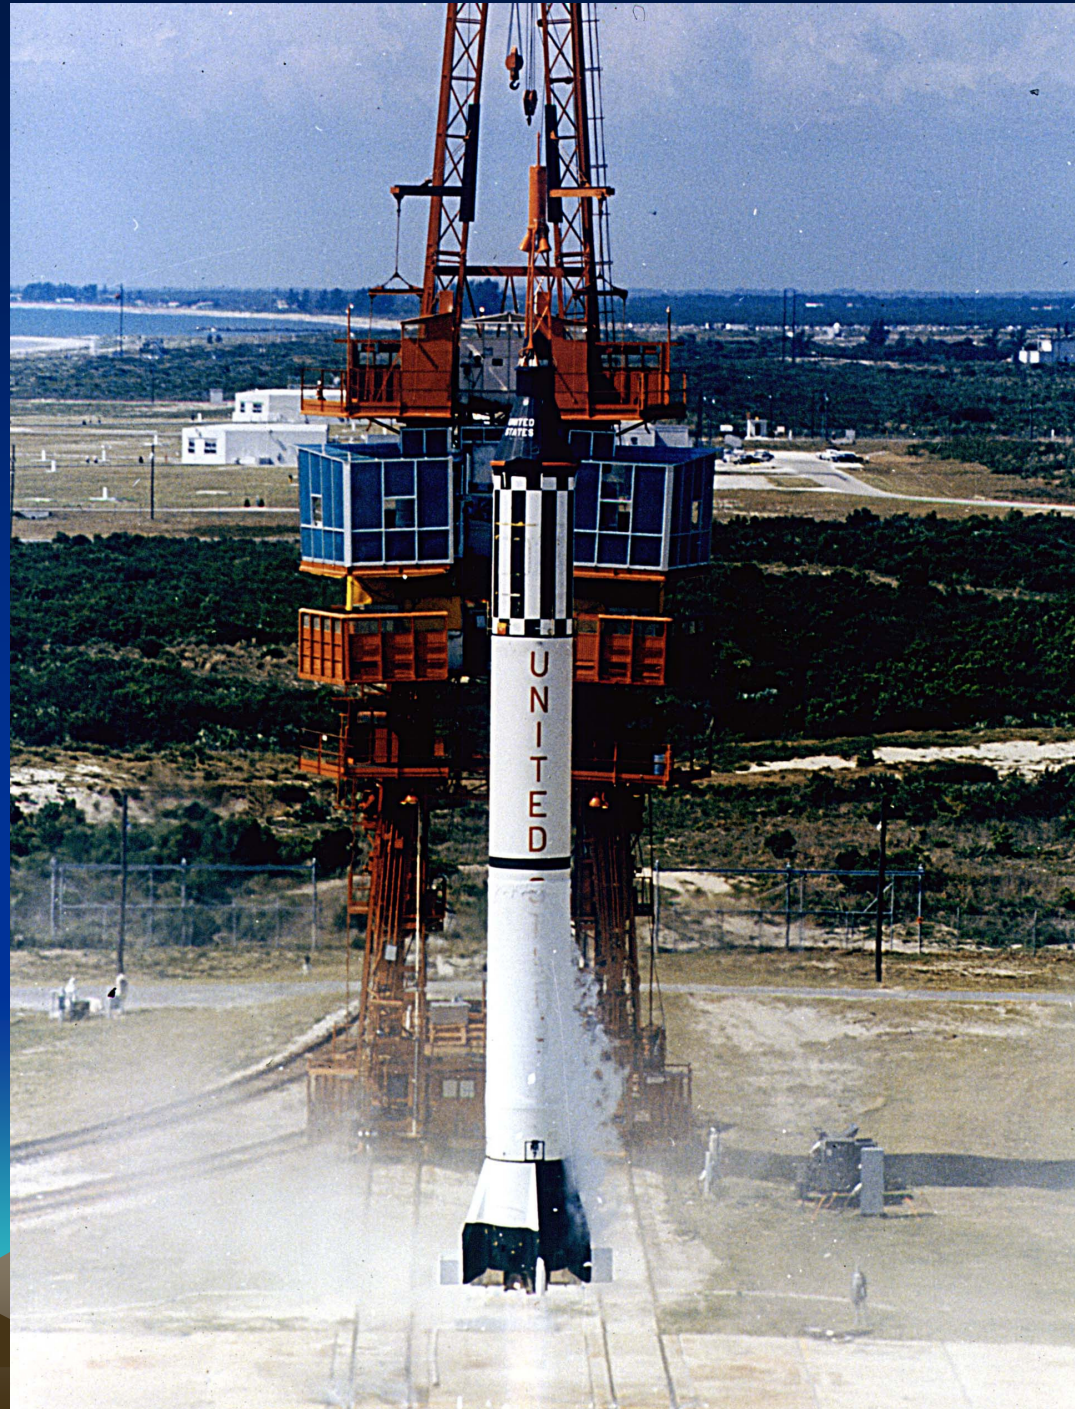

# Sketch Of Mercury Spacecraft

# Astronauts in their Space Suite Built by B. F. Goodrich

- “Ham”
- The 1<sup>st</sup>. American Astronaut
- “Astrochimp”

- Alan Shepard
- Mercury Spacecraft
- Freedom 7
- 1<sup>st</sup> US Manned Suborbital Flight

- Alan Shepard
- Mercury-Redstone Booster Launch
- Freedom 7
- Cape Canaveral, Florida

*MSC SITE JANUARY 1962*

NASA

**Johnson Space Center**  
1620 Acres  
20 Major Research/Development Facilities

**Space Shuttle Test Facility**  
54,000 Acres  
5 Major Research/Development Facilities